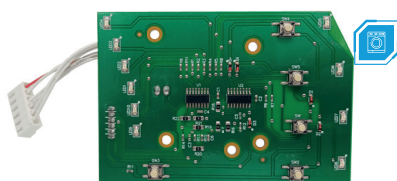

**PLACA DE INTERFACE
COMPATÍVEL COM
LPR13/14/16/17 LAC16 LAP16 LAI17**

PA Emicol:

72555710000

Cód. Compatível: A99035301

Aplicação: LAVADORAS LPR13/14/16/17 LAC16 LAP16 LAI17