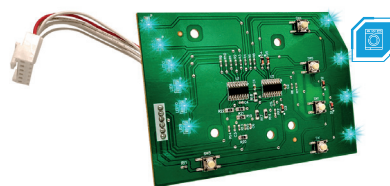

**PLACA INTERFACE
COMPATÍVELCOM LTC10 V2 |
LAC09/11/12/13 | LES13/15 | LTD09/11/13/15 |
LT10B/12B/13B | LT12F/15F | LPE16**

PA Emicol:

72555310000

Cód. Compatível: 64503063

Aplicação: LAVADORAS LTC10 V2 | LAC09/11/12/13 | LES13/15 | LTD09/11/13/15 | LT10B/12B/13B | LT12F/15F | LPE16